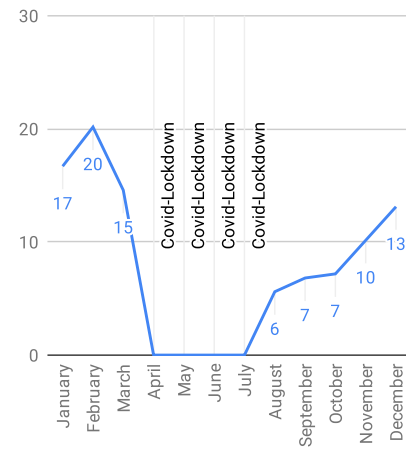

2020 - Average Daily Attendance

Month	Average Daily Attendance
January	17
February	20
March	15
April	Covid-Lockdown
May	Covid-Lockdown
June	Covid-Lockdown
July	Covid-Lockdown
August	6
September	7
October	7
November	10
December	13
ANNUAL AVERAGE	8