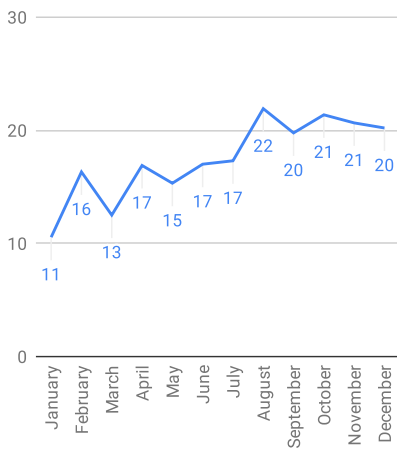

Names in Purple are Girls

2019 - Average Daily Attendance