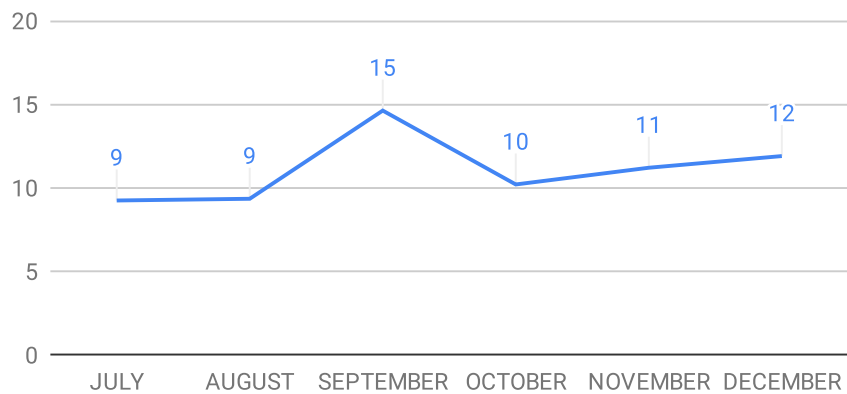

Annual Attendance 2017

Average Daily Attendance

JULY	9
AUGUST	9
SEPTEMBER	15
OCTOBER	10
NOVEMBER	11
DECEMBER	12

ANNUAL AVERAGE 11

2017

Average Daily Attendance: 11

Name	Total Days Accumulated	Average Annual Attendance
Lukhangela Tabata	88	79%
Owethu Tabata	72	62%
Luyolo Ntabeni	77	71%
Mpho Ngaleka	86	80%
Andile Jovin Heunis	62	61%
Reagan Ayanda Heunis	71	66%
Zukisa Xhame	65	58%
Mbasa Yabo	81	75%
Kuko Pieter	64	63%
Anele Mthanda	73	63%
Alfonzo Thebe	38	52%
Alforenzo Thebe	52	66%
Sandiso Ntosho	59	76%
Lihle Dosi	14	20%
Anathi Mthetho	48	63%
Sonke Gcuze	60	84%
Sinazo Mthanda	10	23%
Lusanda Ngalo	3	7%